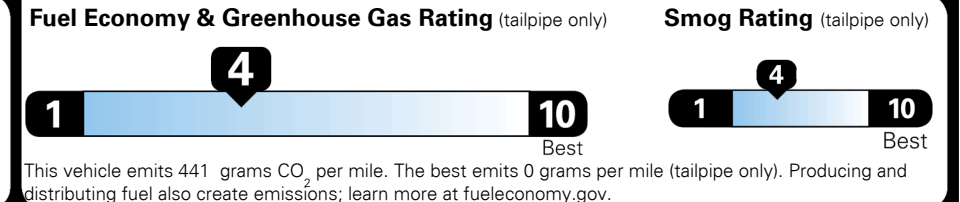

Actual results will vary for many reasons, including driving conditions and how you drive and maintain your vehicle. The average new vehicle gets 29 MPG and costs $8,500 to fuel over 5 years. Cost estimates are based on 15,000 miles per year at $ 4.15 per gallon. MPGe is miles per gasoline gallon equivalent. Vehicle emissions are a significant cause of climate change and smog.

fueleconomy.gov

Calculate personalized estimates and compare vehicles

GOVERNMENT 5-STAR SAFETY RATINGS

This vehicle has not been rated by the government for overall vehicle score, frontal crash, side crash or rollover risk.

Source: National Highway Traffic Safety Administration (NHTSA).
www.safercar.gov or 1-888-327-4236

Manufacturer's suggested retail price includes manufacturer's recommended pre-delivery service. Gasoline license and title fees state and local taxes and dealer installed options and accessories are not included in the manufacturer's suggested retail price. This label has been affixed to this vehicle by Genesis Motor America, pursuant to the requirements of 15 U.S.C. 1231 et seq. which prohibits its removal or alteration prior to delivery to the ultimate purchaser.

PARTS CONTENT INFORMATION

FOR VEHICLES IN THIS CARLINE: U.S./CANADIAN PARTS CONTENT: 2 %

MAJOR SOURCES OF FOREIGN PARTS CONTENT: KOREA: 85 %

FOR THIS VEHICLE: FINAL ASSEMBLY POINT: ULSAN, KOREA

COUNTRY OF ORIGIN:

ENGINE: KOREA TRANSMISSION: KOREA

Note: Parts content does not include final assembly, distribution, or other non-parts costs.