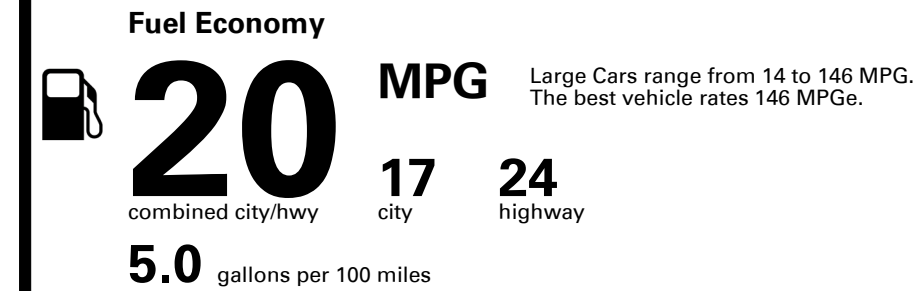

## EPA DOT Fuel Economy and Environment

Gasoline Vehicle

**You spend \$7,000**  
**more in fuel costs over 5 years**  
compared to the average new vehicle.

**Annual fuel cost \$3,100**

Actual results will vary for many reasons, including driving conditions and how you drive and maintain your vehicle. The average new vehicle gets 29 MPG and costs \$8,500 to fuel over 5 years. Cost estimates are based on 15,000 miles per year at \$ 4.15 per gallon. MPGe is miles per gasoline gallon equivalent. Vehicle emissions are a significant cause of climate change and smog.