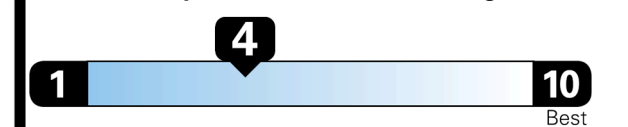

Smog Rating (tailpipe only)