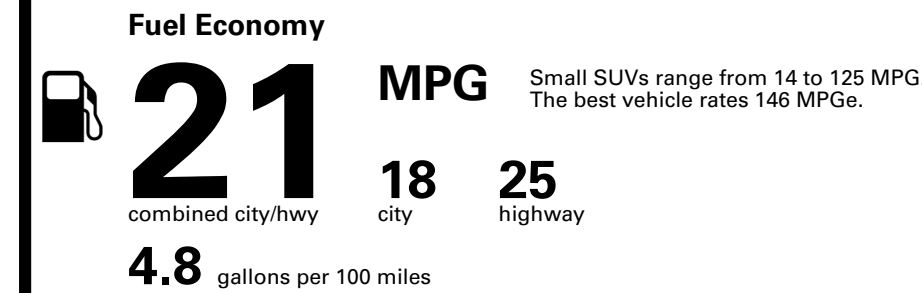

Inland Freight & Handling : \$1,495.00

TOTAL PRICE: \$74,010.00

EPA DOT Fuel Economy and Environment

Gasoline Vehicle

You spend \$6,250
 more in fuel costs over 5 years compared to the average new vehicle.