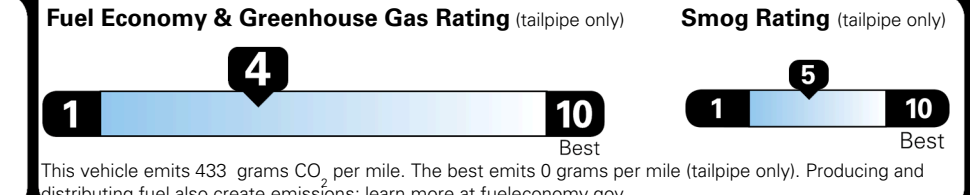

Actual results will vary for many reasons, including driving conditions and how you drive and maintain your vehicle. The average new vehicle gets 29 MPG and costs $8,500 to fuel over 5 years. Cost estimates are based on 15,000 miles per year at $ 4.15 per gallon. MPGe is miles per gasoline gallon equivalent. Vehicle emissions are a significant cause of climate change and smog.

fueleconomy.gov

Calculate personalized estimates and compare vehicles

GOVERNMENT 5-STAR SAFETY RATINGS

Overall Vehicle Score ★ ★ ★ ★ ★

Based on the combined rating of frontal, side and rollover. Should ONLY be compared to other vehicles of similar size and weight.

Frontal Crash	Driver Passenger	★ ★ ★ ★ ★
Based on the risk of injury in a frontal impact. Should ONLY be compared to other vehicles of similar size and weight.		
Side Crash	Front seat Rear seat	★ ★ ★ ★ ★
Based on the risk of injury in a side impact.		
Rollover		★ ★ ★ ★
Based on the risk of rollover in a single-vehicle crash.		

Star ratings range from 1 to 5 stars (★★★★★) with 5 being the highest.
Source: National Highway Traffic Safety Administration (NHTSA).
www.safercar.gov or 1-888-327-4236

Manufacturer's suggested retail price includes manufacturer's recommended pre-delivery service. Gasoline license and title fees state and local taxes and dealer installed options and accessories are not included in the manufacturer's suggested retail price. This label has been affixed to this vehicle by Genesis Motor America, pursuant to the requirements of 15 U.S.C. 1231 et seq. which prohibits its removal or alteration prior to delivery to the ultimate purchaser.

PARTS CONTENT INFORMATION

FOR VEHICLES IN THIS CARLINE: U.S./CANADIAN PARTS CONTENT: 26 %
MAJOR SOURCES OF FOREIGN PARTS CONTENT: KOREA: 64 %
FOR THIS VEHICLE: FINAL ASSEMBLY POINT: MONTGOMERY, ALABAMA
COUNTRY OF ORIGIN:
ENGINE: KOREA   TRANSMISSION: KOREA
Note: Parts content does not include final assembly, distribution, or other non-parts costs.